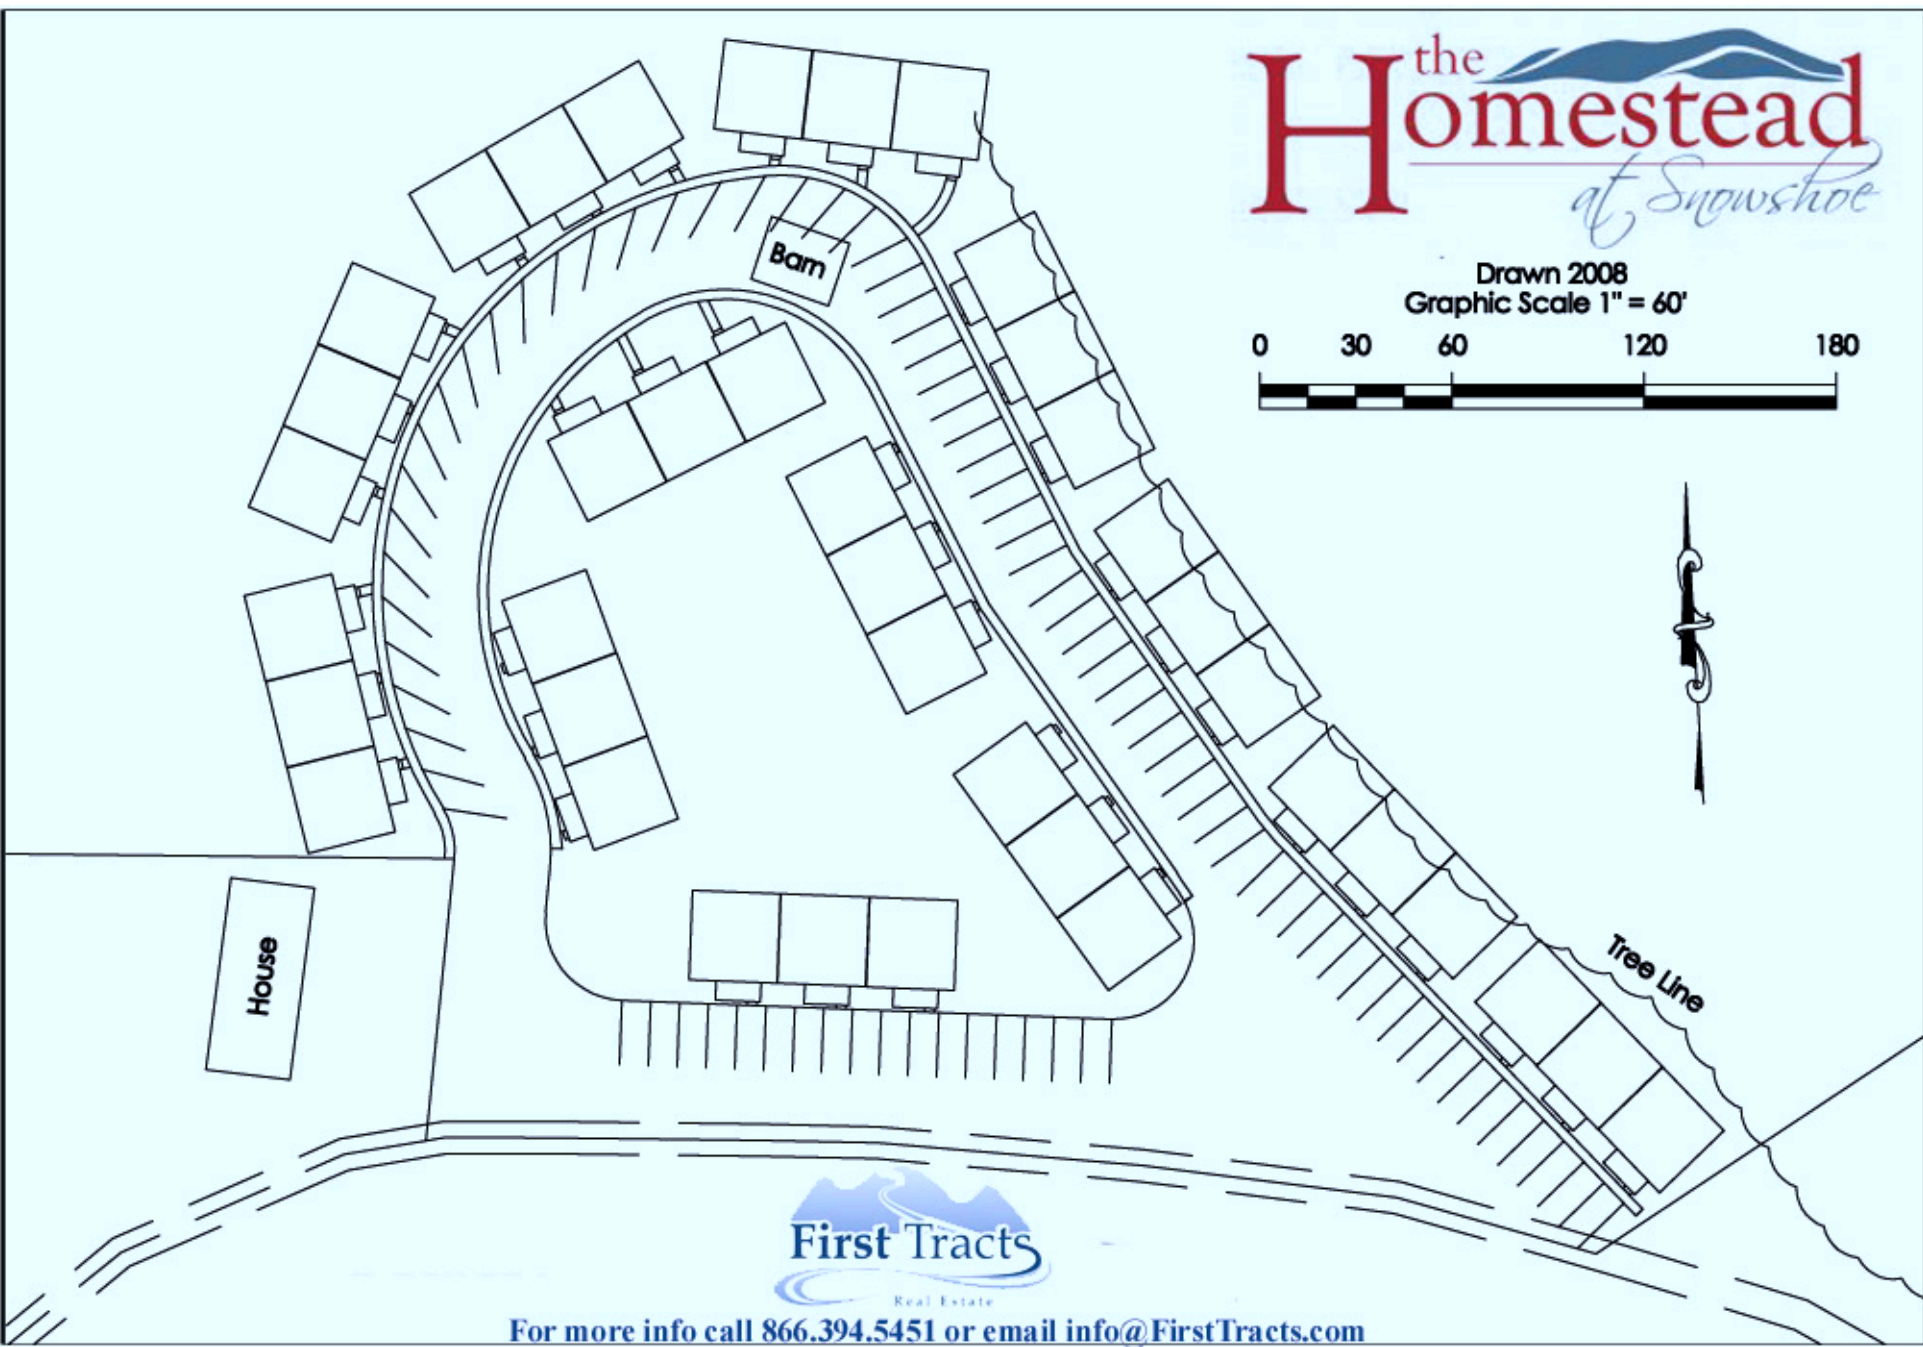

the Homestead of Snowshoe

Drawn 2008
Graphic Scale 1" = 60'

For more info call 866.394.5451 or email info@FirstTracts.com